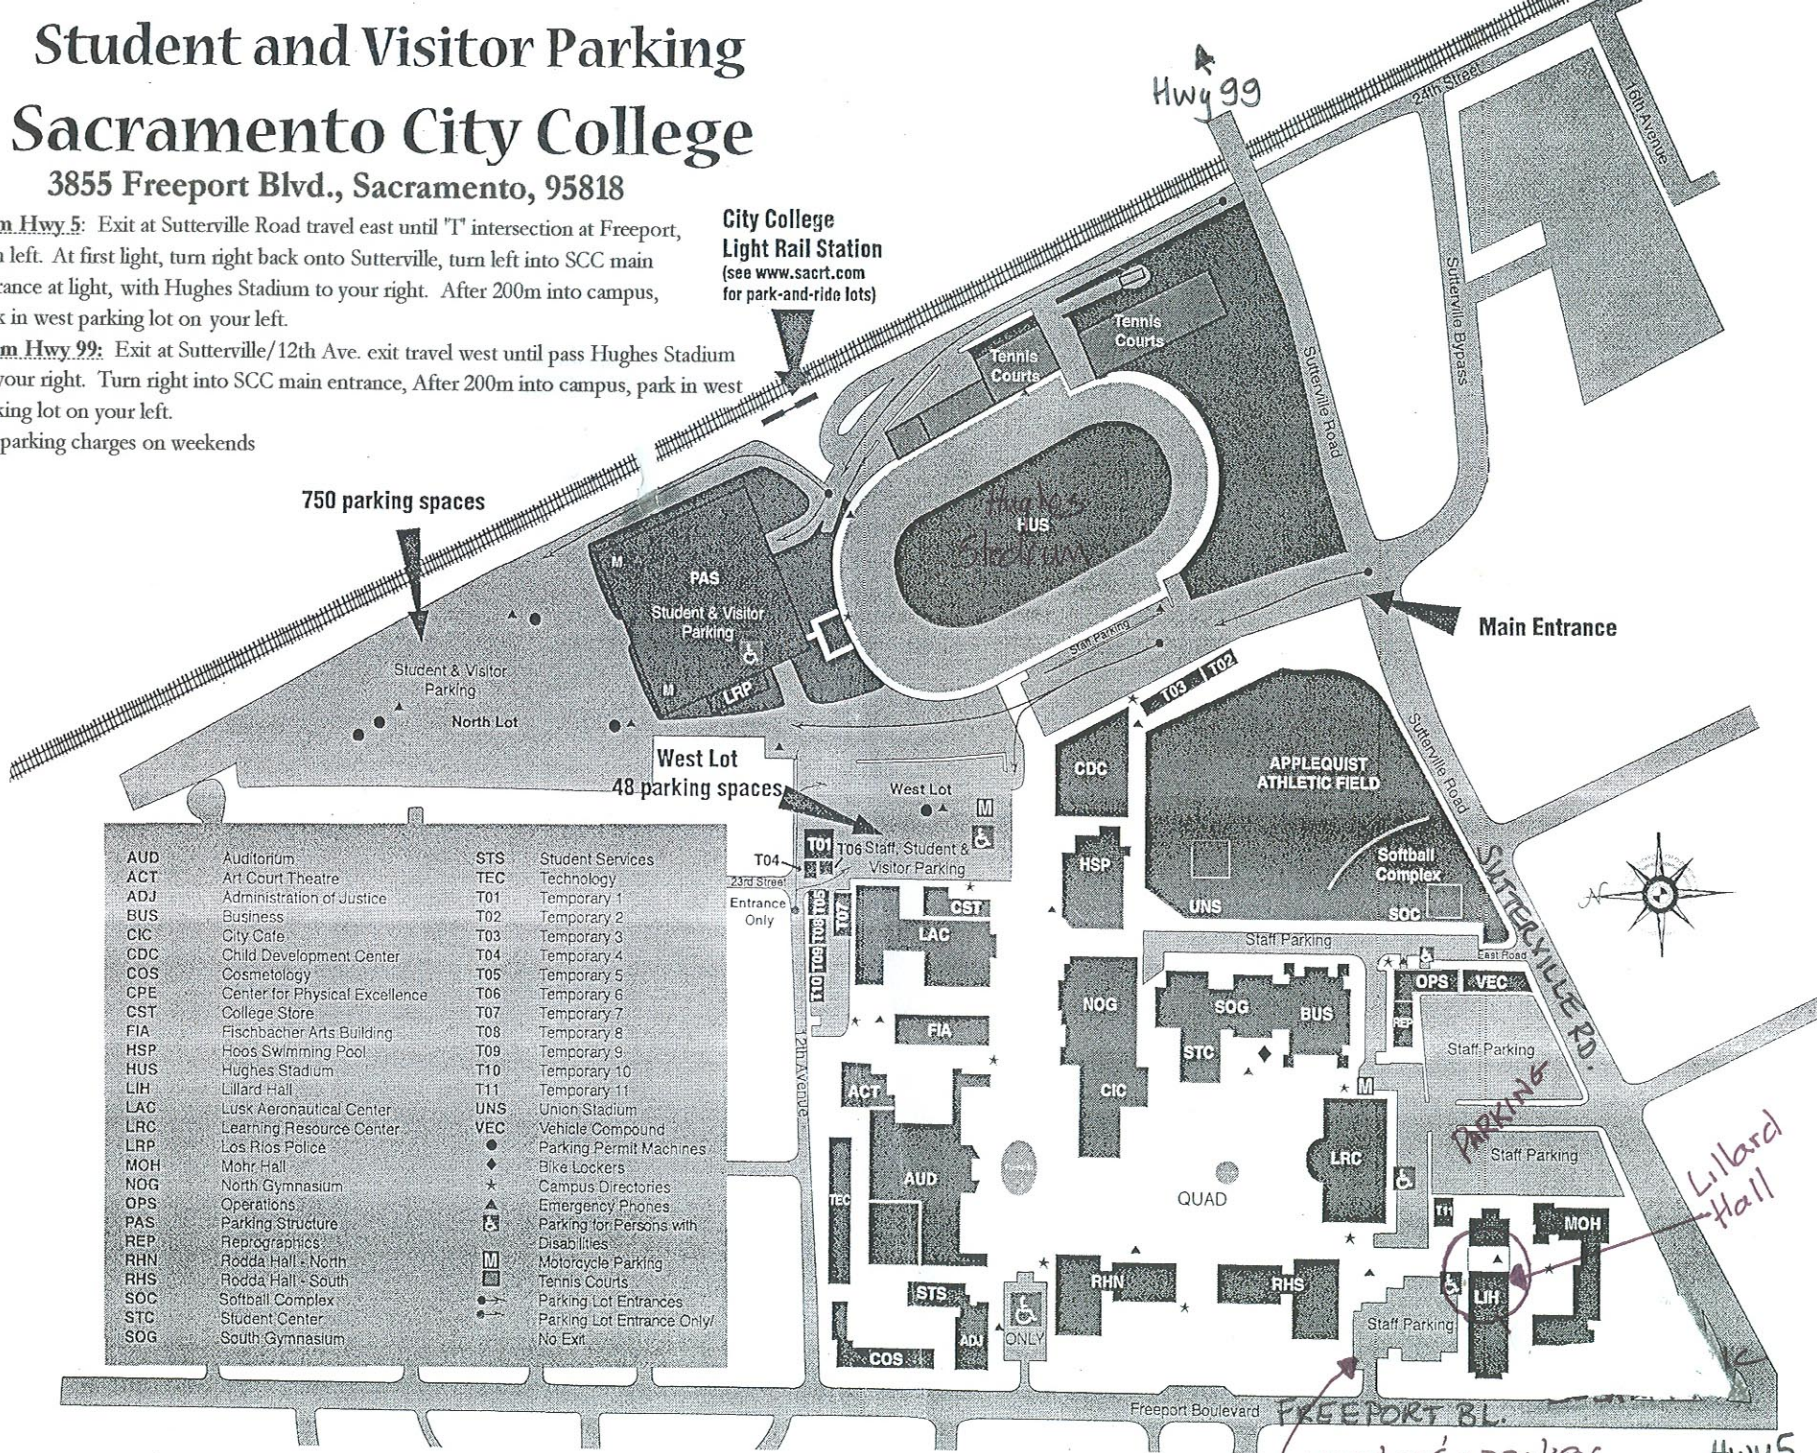

Student and Visitor Parking Sacramento City College

3855 Freeport Blvd., Sacramento, 95818

from Hwy 5: Exit at Sutterville Road travel east until "T" intersection at Freeport, turn left. At first light, turn right back onto Sutterville, turn left into SCC main entrance at light, with Hughes Stadium to your right. After 200m into campus, park in west parking lot on your left.

From Hwy 99: Exit at Sutterville/12th Ave. exit travel west until pass Hughes Stadium on your right. Turn right into SCC main entrance, After 200m into campus, park in west parking lot on your left.

No parking charges on weekends

**City College
Light Rail Station**
(see www.sacrt.com
for park-and-ride lots)

AUD	Auditorium	STS	Student Services
ACT	Art Court Theatre	TEC	Technology
ADJ	Administration of Justice	T01	Temporary 1
BUS	Business	T02	Temporary 2
CIC	City Cafe	T03	Temporary 3
CDC	Child Development Center	T04	Temporary 4
COS	Cosmetology	T05	Temporary 5
CPE	Center for Physical Excellence	T06	Temporary 6
CST	College Store	T07	Temporary 7
FIA	Fischbacher Arts Building	T08	Temporary 8
HSP	Hoos Swimming Pool	T09	Temporary 9
HUS	Hughes Stadium	T10	Temporary 10
LIH	Lillard Hall	T11	Temporary 11
LAC	Lusk Aeronautical Center	UNS	Union Stadium
LRP	Learning Resource Center	VEC	Vehicle Compound
MOH	Los Rios Police	●	Parking Permit Machines
NOG	Mohr Hall	◆	Bike Lockers
OPS	North Gymnasium	★	Campus Directories
PAS	Operations	▲	Emergency Phones
REP	Parking Structure	♿	Parking for Persons with Disabilities
RHN	Reprographics	Ⓜ	Motorcycle Parking
RHS	Rodda Hall - North	Ⓣ	Tennis Courts
SOC	Rodda Hall - South	Ⓟ	Parking Lot Entrances
STC	Softball Complex	Ⓟ	Parking Lot Entrance Only
SOG	Student Center	Ⓟ	No Exit
	South Gymnasium		

Vendor's speaker parking only

Hwy 5