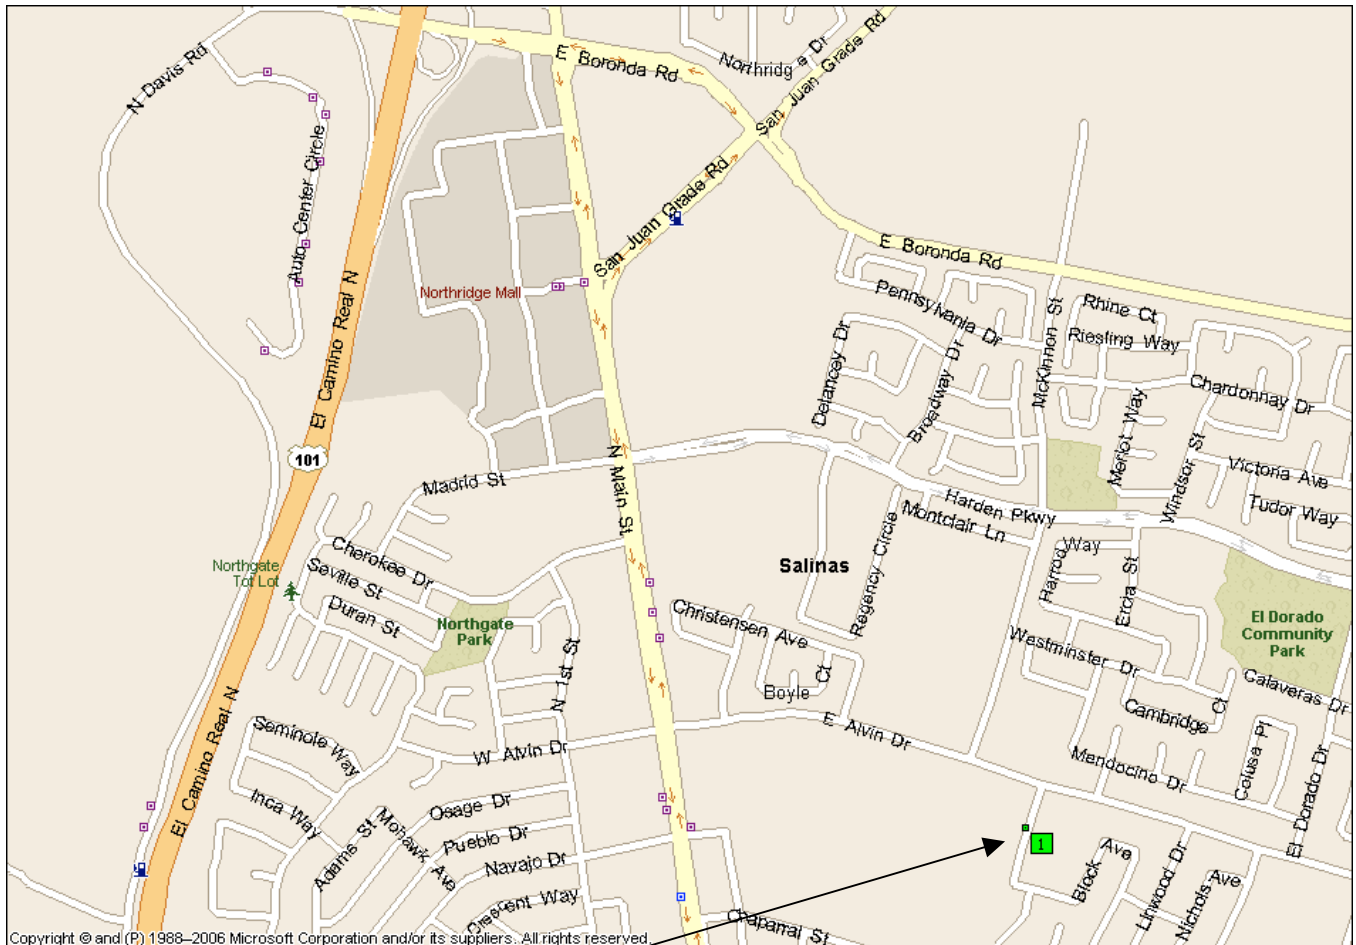

DIRECTIONS TO NORTH SALINAS HIGH SCHOOL:

FROM SAN FRANCISCO/SAN JOSE SOUTH BOUND TO SALINAS. . .

TAKE HIGHWAY 101 SOUTH BOUND

EXIT BORONDA ROAD (by the Northridge Mall) IN SALINAS

Turn left onto Boronda Road

Continue straight through MAIN Street

Continue straight through SAN JUAN GRADE ROAD intersection

At the next light, turn right onto McKINNON Street

Continue straight on McKinnon Street through the 4-way stop

McKinnon dead ends into the student parking lot of NSHS on Alvin Drive

Turn right onto ALVIN Drive and then left into the student parking lot. Not sure if the gate will be open there at the light.

Where 1 is North Salinas High School