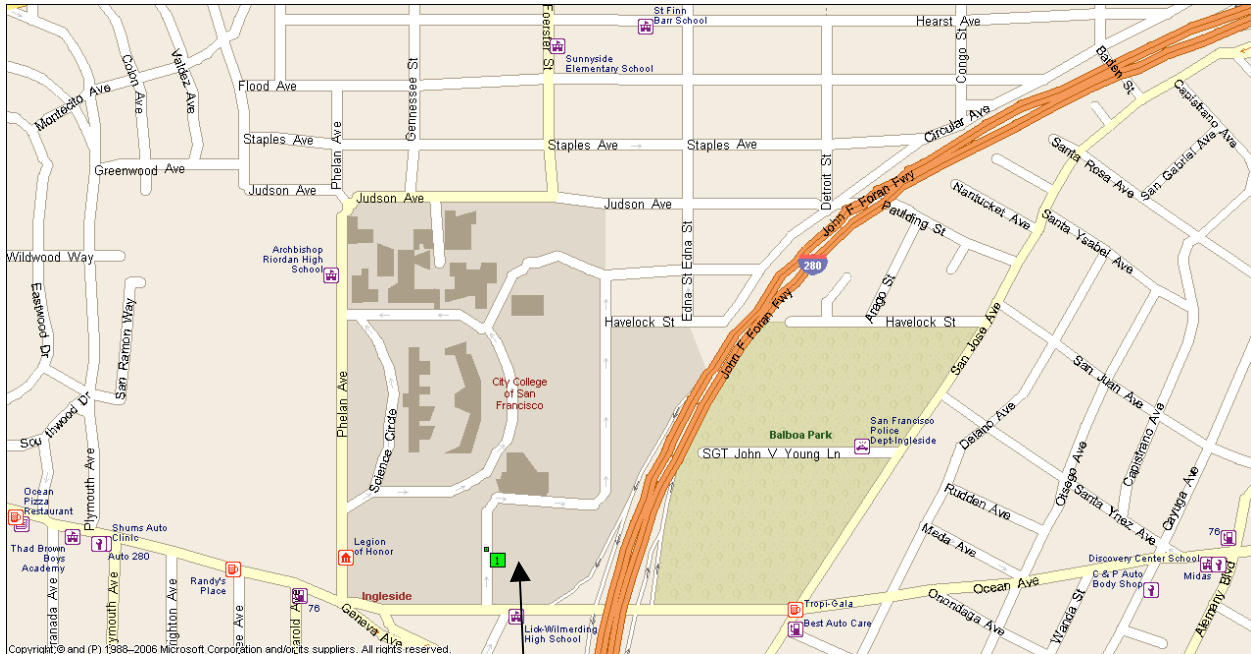

DIRECTIONS TO SAN FRANCISCO CITY COLLEGE

From 101 take 280 the John Daly Freeway toward Daly City and get off at the Ocean/Geneva exit and go right on Ocean and turn right at Howth which is just a block or so off the freeway going west. We will be in the Health and Wellness building which is in the SE corner of the campus before you reach Phelan. It is where the old discus and hammer ring use to be and just south of the stadium. See map where green 1 is. We will be on the first floor.