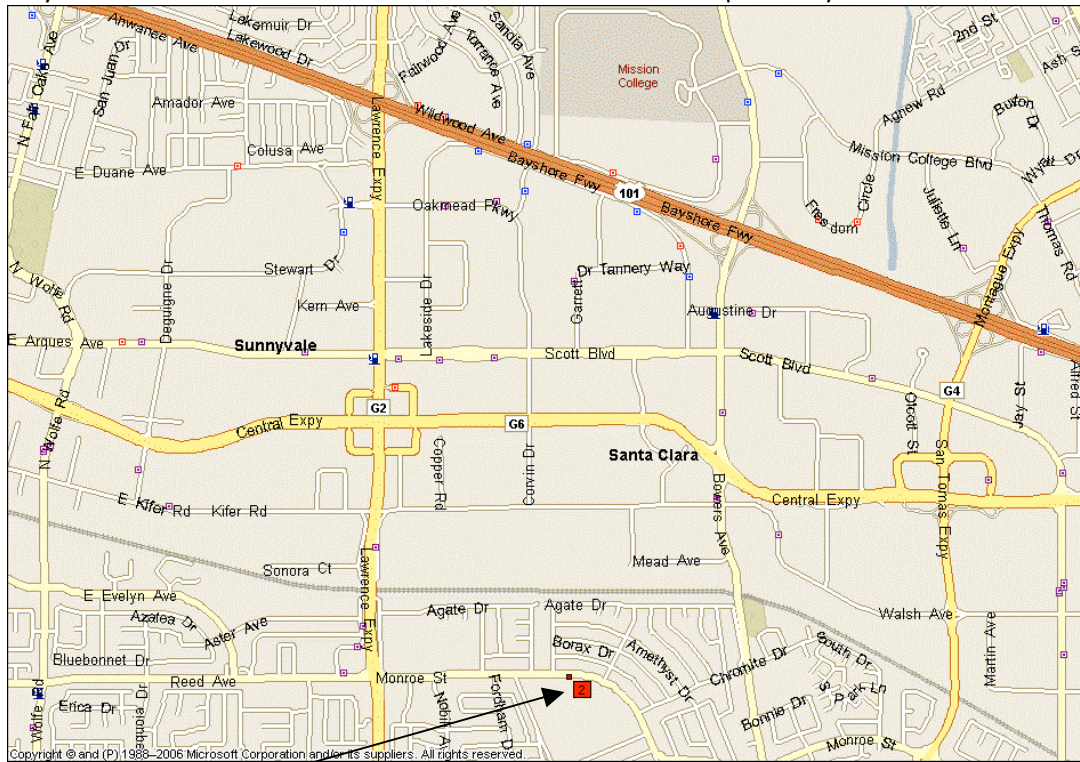

**DIRECTIONS TO WILCOX HIGH SCHOOL IN SANTA CLARA indicated at red 2:**

3250 Monroe Street, Santa Clara, CA 95051-1199

It is located south of 101 between the Lawrence Expressway on the west and the San Tomas Expressway on the east on Monroe Ave. and south of the Central Expressway. Clinics will be in Science Building.