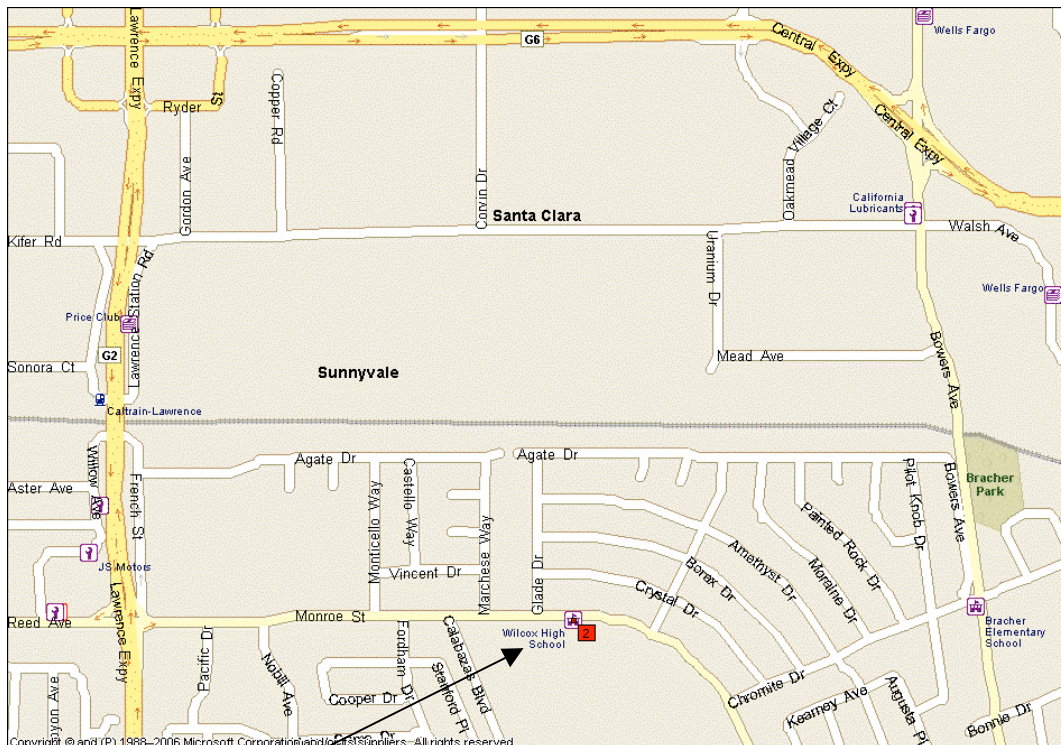

Wilcox High School